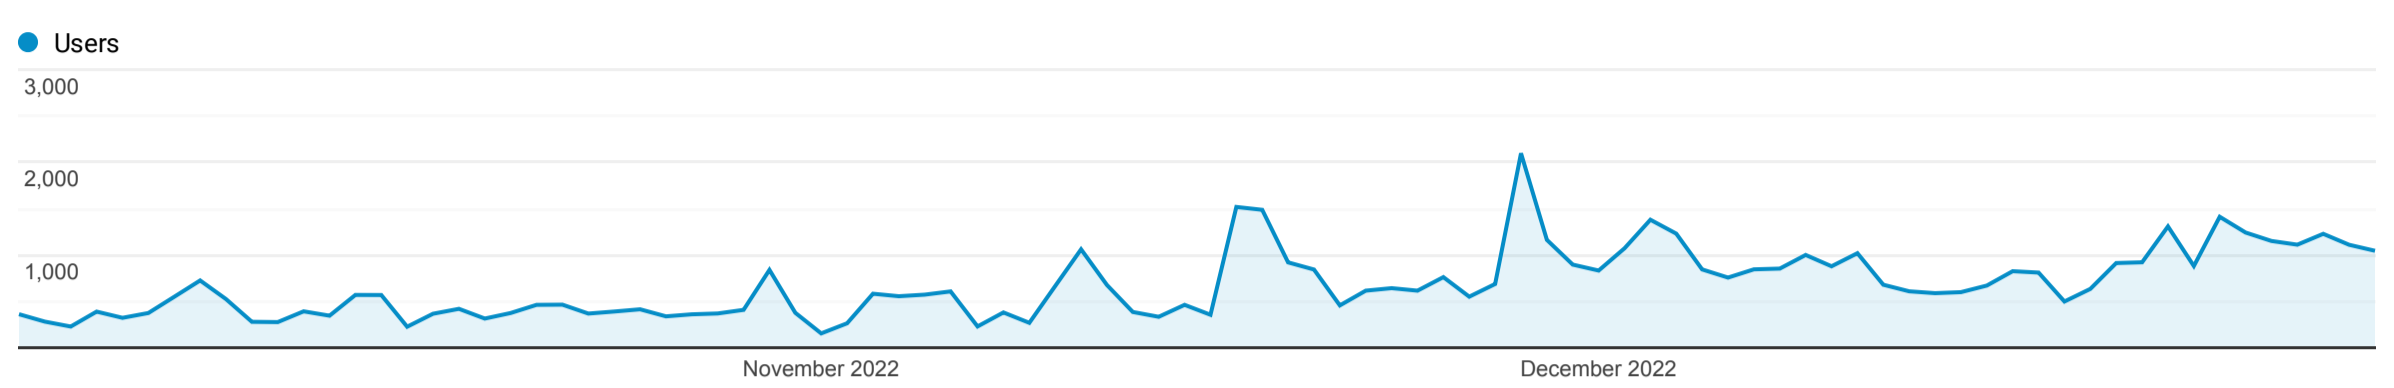

Audience Overview

Oct 1, 2022 - Dec 31, 2022

All Users
100.00% Users

Overview

Users 37,599	New Users 34,048	Sessions 67,981	Number of Sessions per User 1.81
Pageviews 130,059	Pages / Session 1.91	Avg. Session Duration 00:00:57	Bounce Rate 64.69%