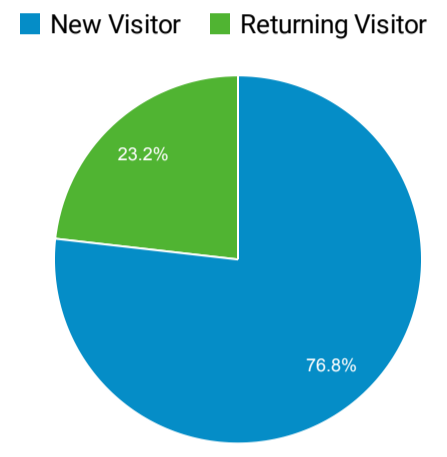

Audience Overview

Oct 1, 2022 - Dec 31, 2022

All Users
100.00% Users

Overview

Users 37,599	New Users 34,048	Sessions 67,981	Number of Sessions per User 1.81
Pageviews 130,059	Pages / Session 1.91	Avg. Session Duration 00:00:57	Bounce Rate 64.69%