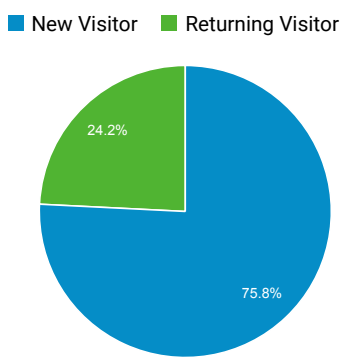

Audience Overview

All Users
100.00% Users

Sep 1, 2018 - Dec 31, 2018

Overview

Users
38,172

New Users
34,153

Sessions
60,795

Number of Sessions per User
1.59

Pageviews
229,840

Pages / Session
3.78

Avg. Session Duration
00:01:12

Bounce Rate
24.57%

Language	Users	% Users
1. sl-si	17,001	43.75%
2. sl	12,353	31.79%
3. en-us	6,971	17.94%
4. en-gb	933	2.40%
5. hr-hr	492	1.27%
6. en-si	199	0.51%
7. de-de	157	0.40%
8. hr	116	0.30%
9. de	77	0.20%
10. sr	46	0.12%