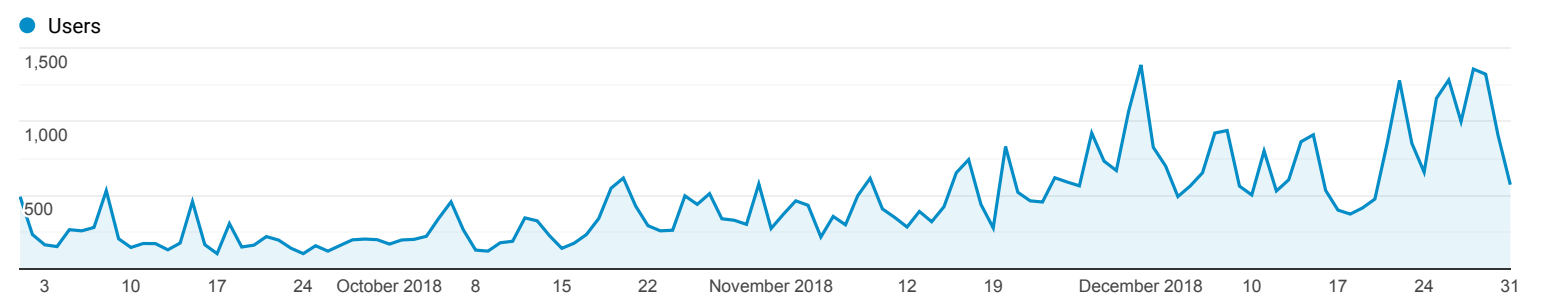

Audience Overview

All Users
100.00% Users

Sep 1, 2018 - Dec 31, 2018

Overview

Users
38,172

New Users
34,153

Sessions
60,795

Number of Sessions per User
1.59

Pageviews
229,840

Pages / Session
3.78

Avg. Session Duration
00:01:12

Bounce Rate
24.57%

Language	Users	% Users
1. sl-si	17,001	43.75%
2. sl	12,353	31.79%
3. en-us	6,971	17.94%
4. en-gb	933	2.40%
5. hr-hr	492	1.27%
6. en-si	199	0.51%
7. de-de	157	0.40%
8. hr	116	0.30%
9. de	77	0.20%
10. sr	46	0.12%